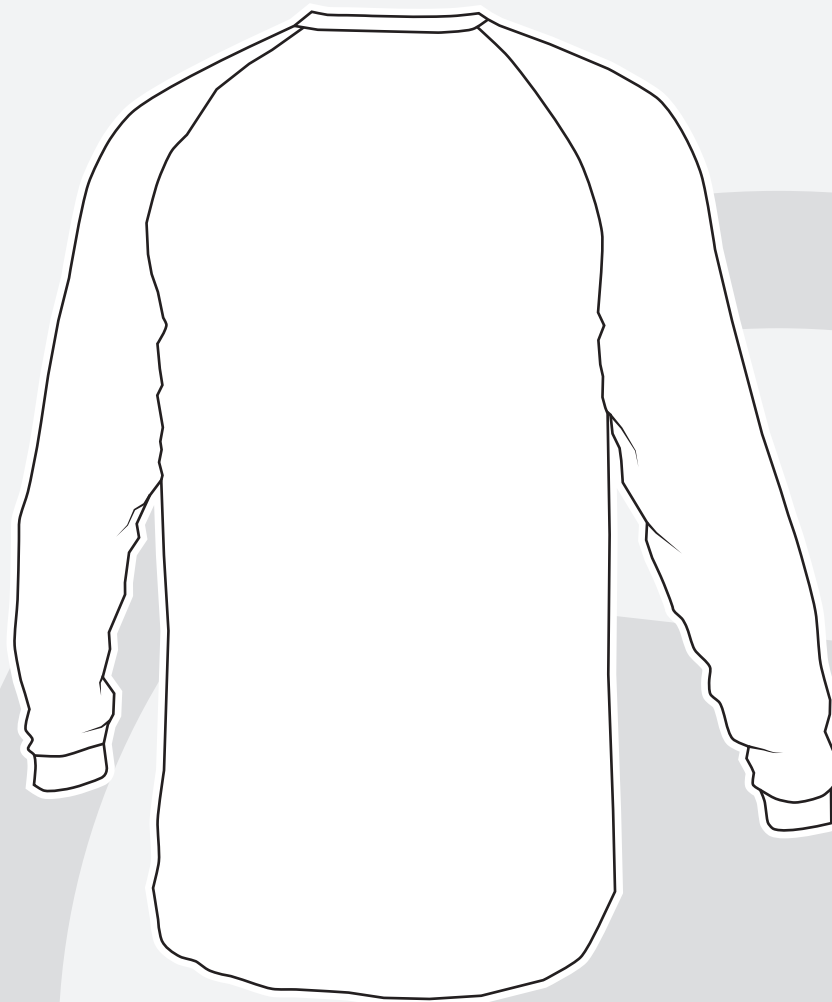

JERSEY

FRONT

*RAW EDGE OR GRIPPER OPTIONS

BACK

BIBSHORTS

MTB

ENDURA 

FRONT

BACK

www.endurasport.com/custom

ONE PIECE SUIT

FRONT

*RAW EDGE OR GRIPPER OPTIONS

BACK

www.endurasport.com/custom

SINGLETRACK BAGGIES

ALL PANELS WITH THIS COLOUR ARE FULLY CUSTOM PANELS

FRONT

FRONT POCKETS

ORDER WITH OR WITHOUT VENTS

SMALL BACK POCKET

ADJUSTABLE VELCRO STRAPS

BACK