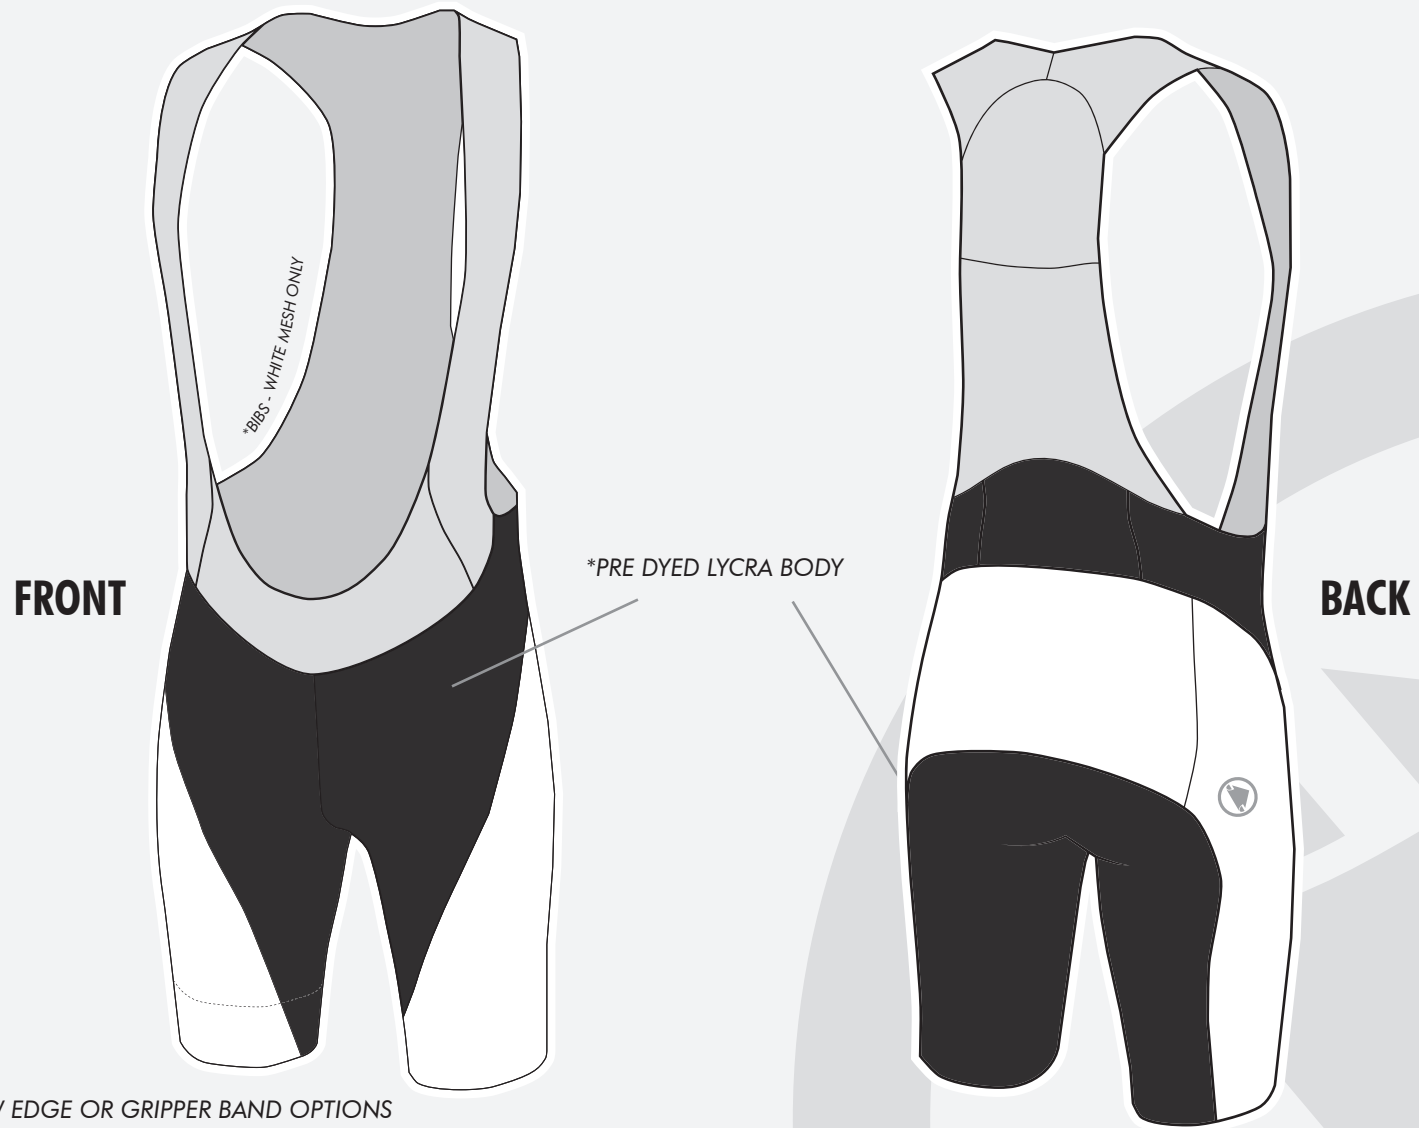

JERSEY

FRONT

*RAW EDGE OR GRIPPER OPTIONS

BACK

BIBSHORTS

MTB

ENDURA 

FRONT

BACK

www.endurasport.com/custom

ONE PIECE SUIT

FRONT

*RAW EDGE OR GRIPPER OPTIONS

BACK

www.endurasport.com/custom

SINGLETRACK BAGGIES

ALL PANELS WITH THIS COLOUR ARE FULLY CUSTOM PANELS

FRONT

FRONT POCKETS

ORDER WITH OR WITHOUT VENTS

SMALL BACK POCKET

ADJUSTABLE VELCRO STRAPS

BACK