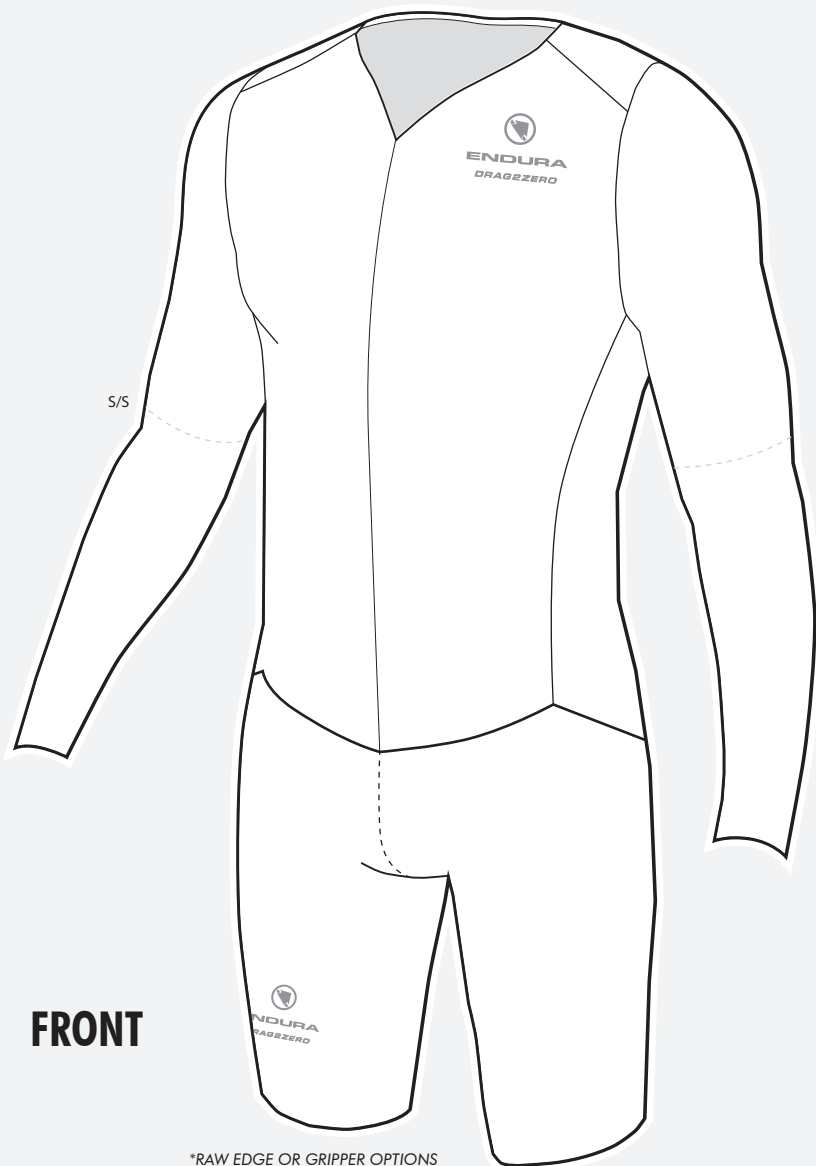

JERSEY

FRONT

*RAW EDGE OR GRIPPER OPTIONS

BACK

BIBSHORTS

MTB

ENDURA 

FRONT

BACK

www.endurasport.com/custom

ONE PIECE SUIT

FRONT

*RAW EDGE OR GRIPPER OPTIONS

BACK

www.endurasport.com/custom

SINGLETRACK BAGGIES

ALL PANELS WITH THIS COLOUR ARE FULLY CUSTOM PANELS

FRONT

FRONT POCKETS

ORDER WITH OR WITHOUT VENTS

SMALL BACK POCKET

ADJUSTABLE VELCRO STRAPS

BACK