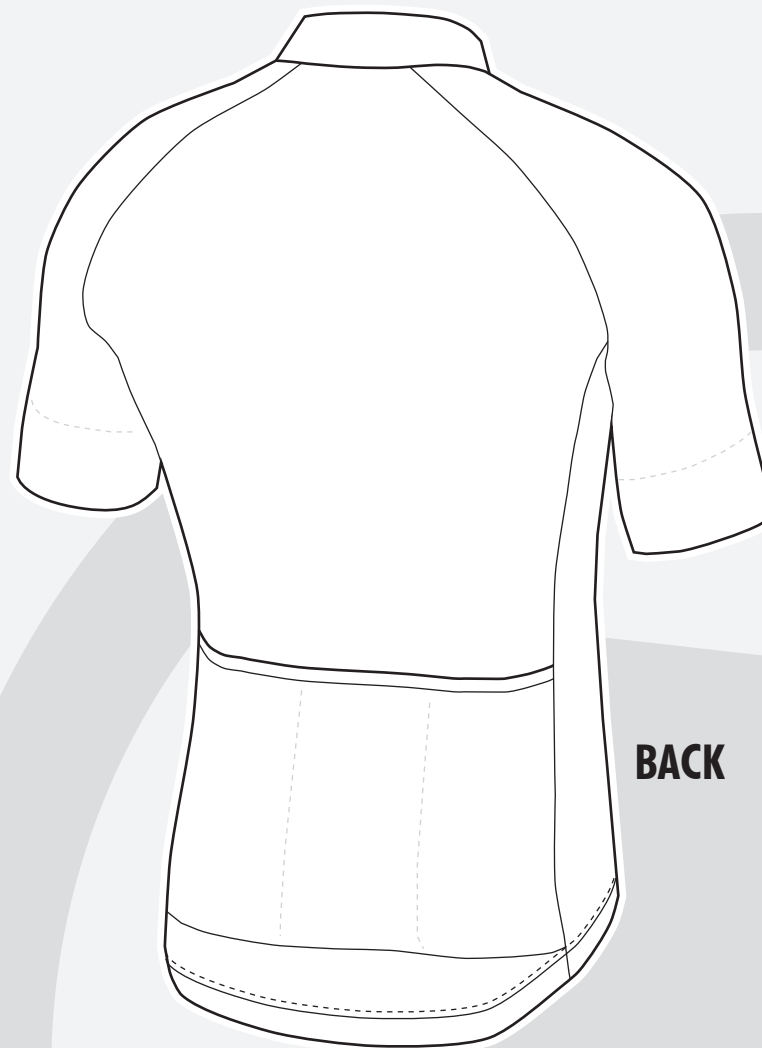

JERSEY

FRONT

*RAW EDGE OR GRIPPER OPTIONS

BACK

BIBSHORTS

MTB

ENDURA 

FRONT

BACK

www.endurasport.com/custom

ONE PIECE SUIT

FRONT

*RAW EDGE OR GRIPPER OPTIONS

BACK

www.endurasport.com/custom

SINGLETRACK BAGGIES

ALL PANELS WITH THIS COLOUR ARE FULLY CUSTOM PANELS

FRONT

FRONT POCKETS

ORDER WITH OR WITHOUT VENTS

SMALL BACK POCKET

ADJUSTABLE VELCRO STRAPS

BACK