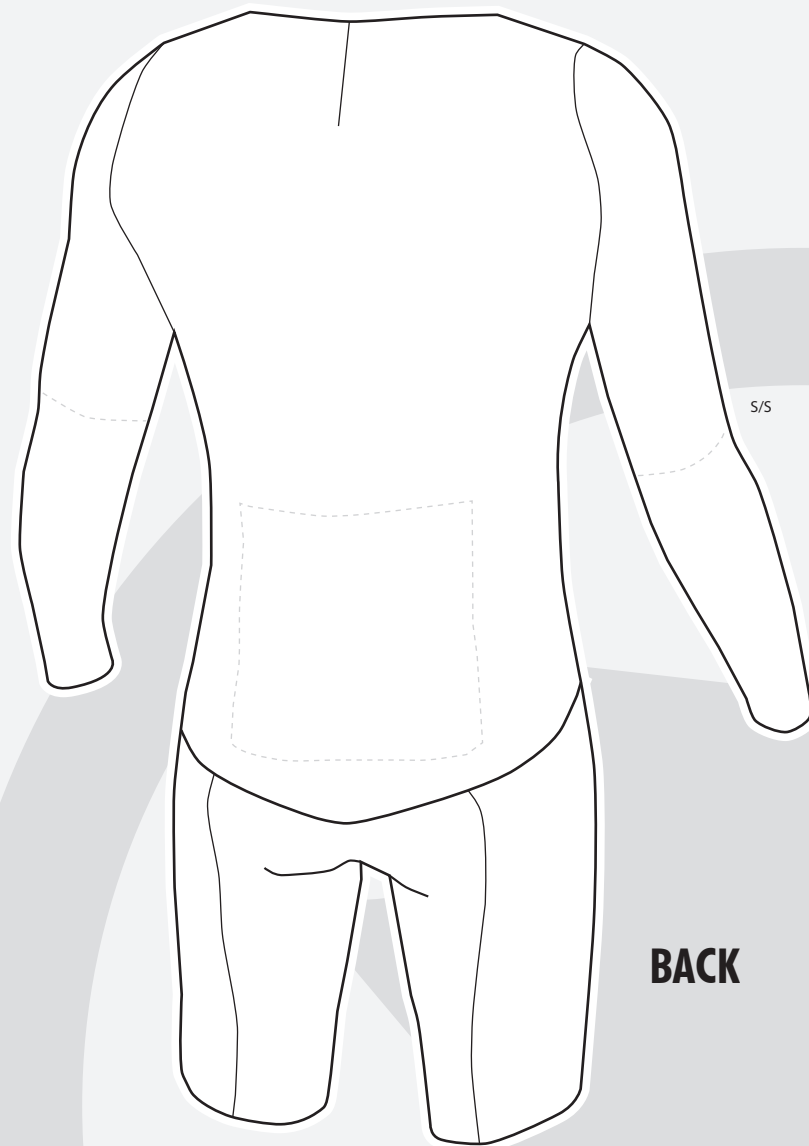

JERSEY

FRONT

*RAW EDGE OR GRIPPER OPTIONS

BACK

BIBSHORTS

MTB

ENDURA 

FRONT

BACK

www.endurasport.com/custom

ONE PIECE SUIT

FRONT

*RAW EDGE OR GRIPPER OPTIONS

BACK

www.endurasport.com/custom

SINGLETRACK BAGGIES

ALL PANELS WITH THIS COLOUR ARE FULLY CUSTOM PANELS

FRONT

FRONT POCKETS

ORDER WITH OR WITHOUT VENTS

SMALL BACK POCKET

ADJUSTABLE VELCRO STRAPS

BACK